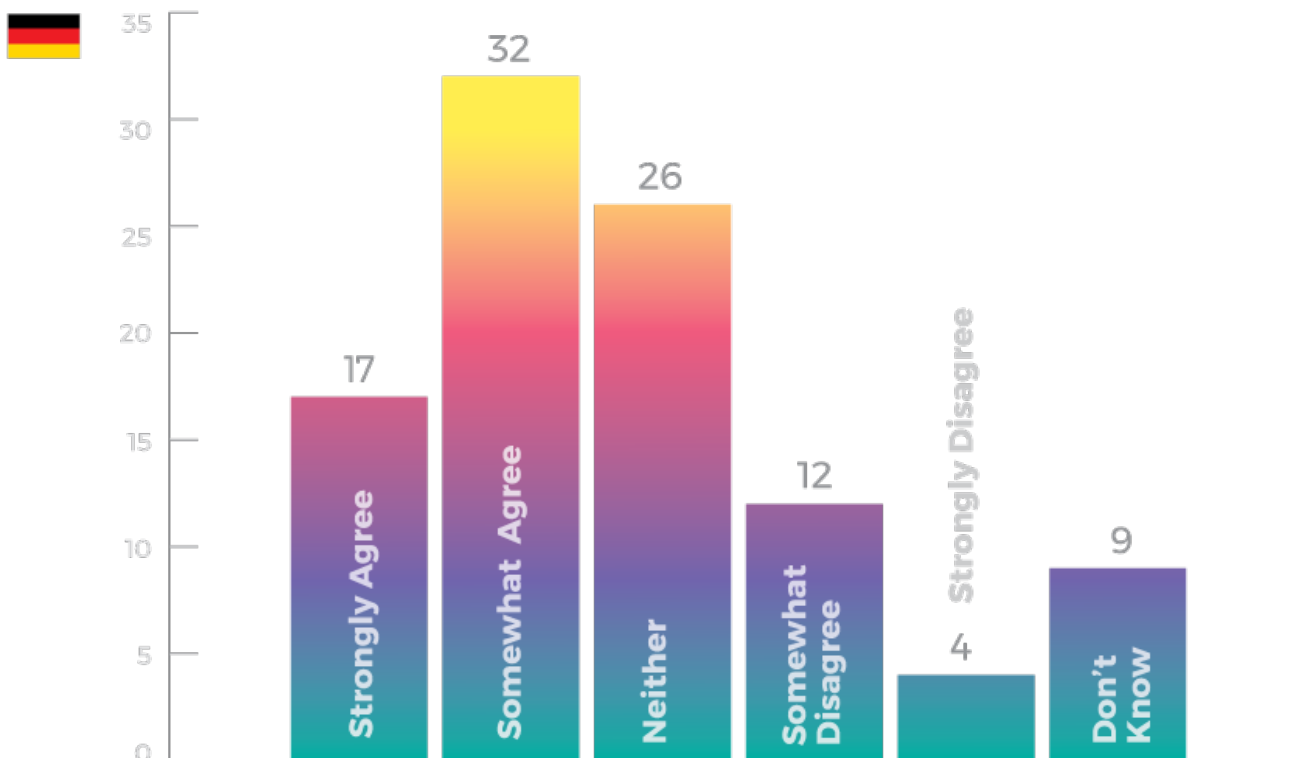

GERMANY

GERMANY

GERMANY

GERMANY

DO YOU AGREE OR DISAGREE THAT GERMANY:
Has become a country that quarrels with itself

GERMANY

DO YOU AGREE OR DISAGREE THAT GERMANY:
Is a country that no longer knows what it wants

GERMANY

DO YOU AGREE OR DISAGREE THAT GERMANY:
Should show leadership in Europe

GERMANY

DO YOU AGREE OR DISAGREE THAT GERMANY:
Should be willing to compromise with other European Union countries

GERMANY

DO YOU AGREE OR DISAGREE THAT GERMANY:
Should put its interest first and not worry about what other
European Union countries want

GERMANY

DO YOU AGREE OR DISAGREE THAT GERMANY:
Should ensure that other European Union countries take their fair share
of asylum seekers

GERMANY