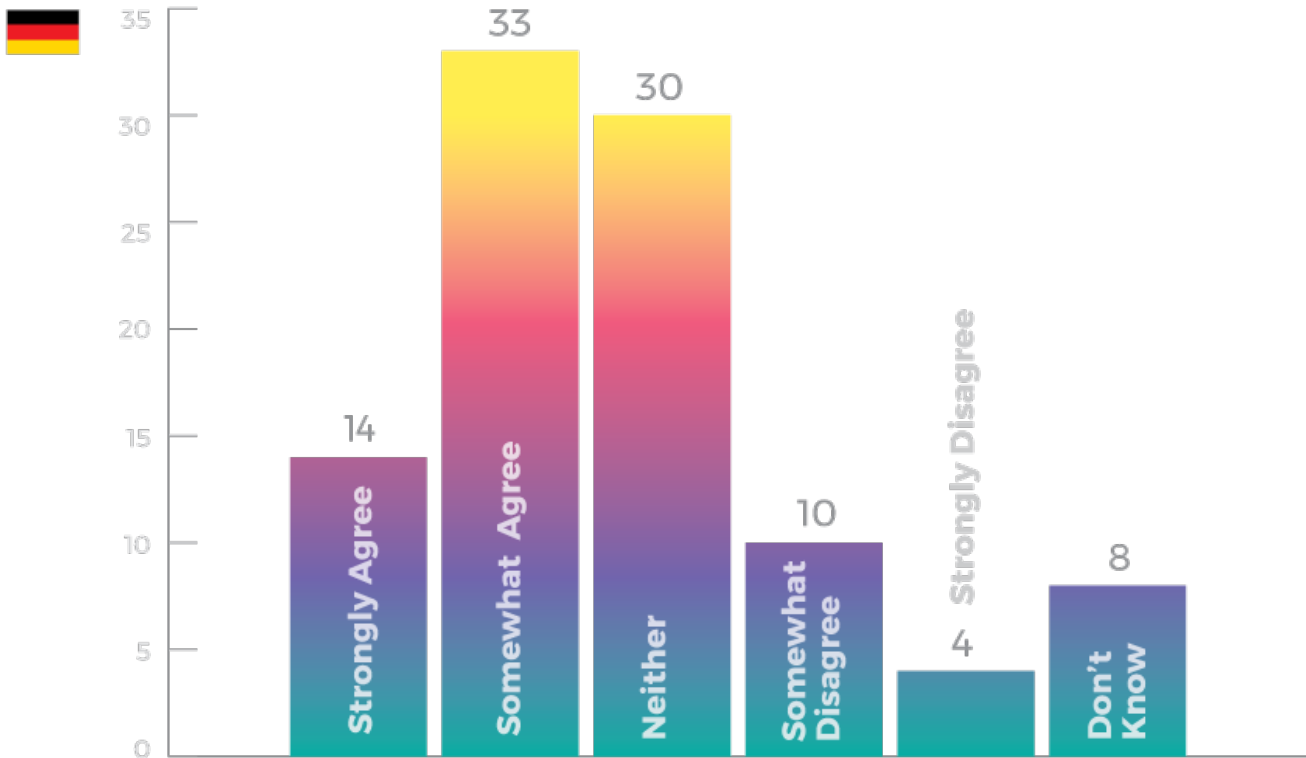

GERMANY

GERMANY

GERMANY

GERMANY

DO YOU AGREE OR DISAGREE THAT GERMANY:
Has become a country that quarrels with itself

GERMANY

DO YOU AGREE OR DISAGREE THAT GERMANY:
Is a country that no longer knows what it wants

GERMANY

DO YOU AGREE OR DISAGREE THAT GERMANY:
Should show leadership in Europe

GERMANY

DO YOU AGREE OR DISAGREE THAT GERMANY:
Should be willing to compromise with other European Union countries

GERMANY

DO YOU AGREE OR DISAGREE THAT GERMANY:
Should put its interest first and not worry about what other
European Union countries want

GERMANY

DO YOU AGREE OR DISAGREE THAT GERMANY:
Should ensure that other European Union countries take their fair share
of asylum seekers

GERMANY