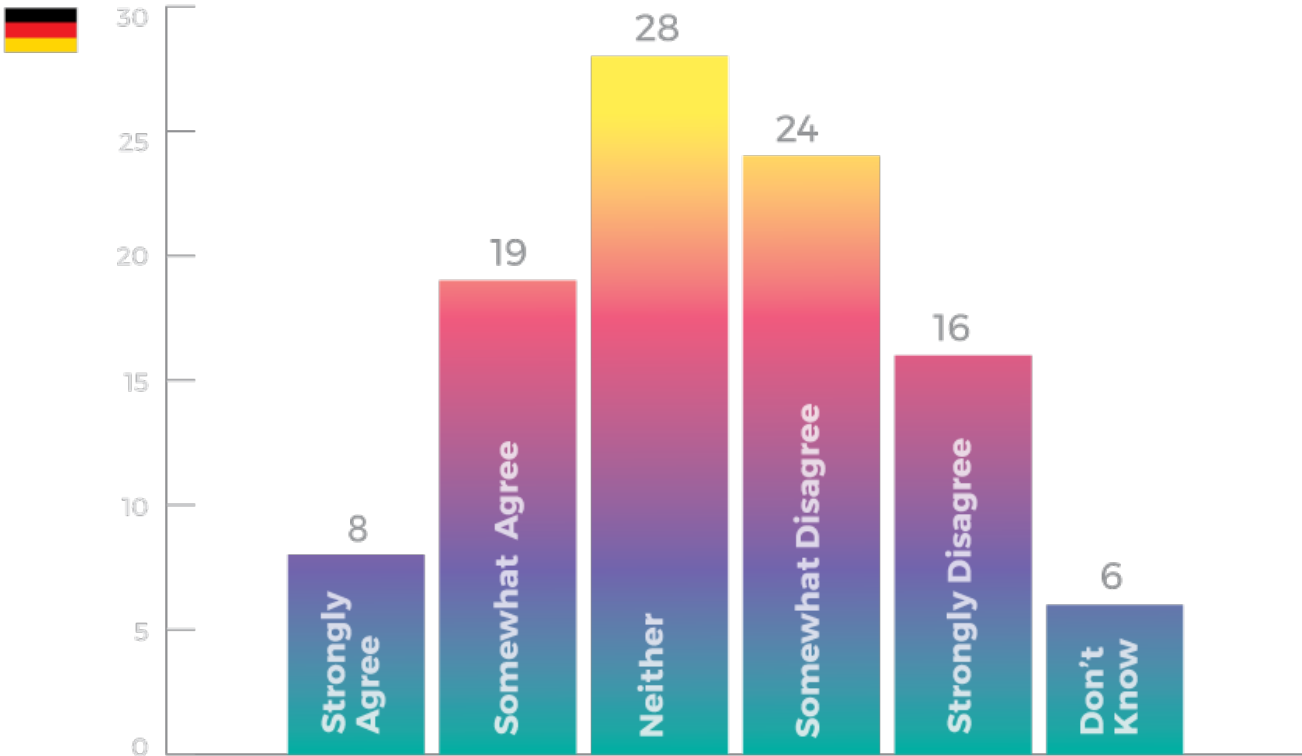

GERMANY

DO YOU AGREE OR DISAGREE THAT GERMANY:
Should show leadership in Europe

GERMANY

DO YOU AGREE OR DISAGREE THAT GERMANY:
Should be willing to compromise with other European Union countries

GERMANY

DO YOU AGREE OR DISAGREE THAT GERMANY:
Should put its interest first and not worry about what other
European Union countries want

GERMANY

DO YOU AGREE OR DISAGREE THAT GERMANY:
Should ensure that other European Union countries take their fair share
of asylum seekers

GERMANY