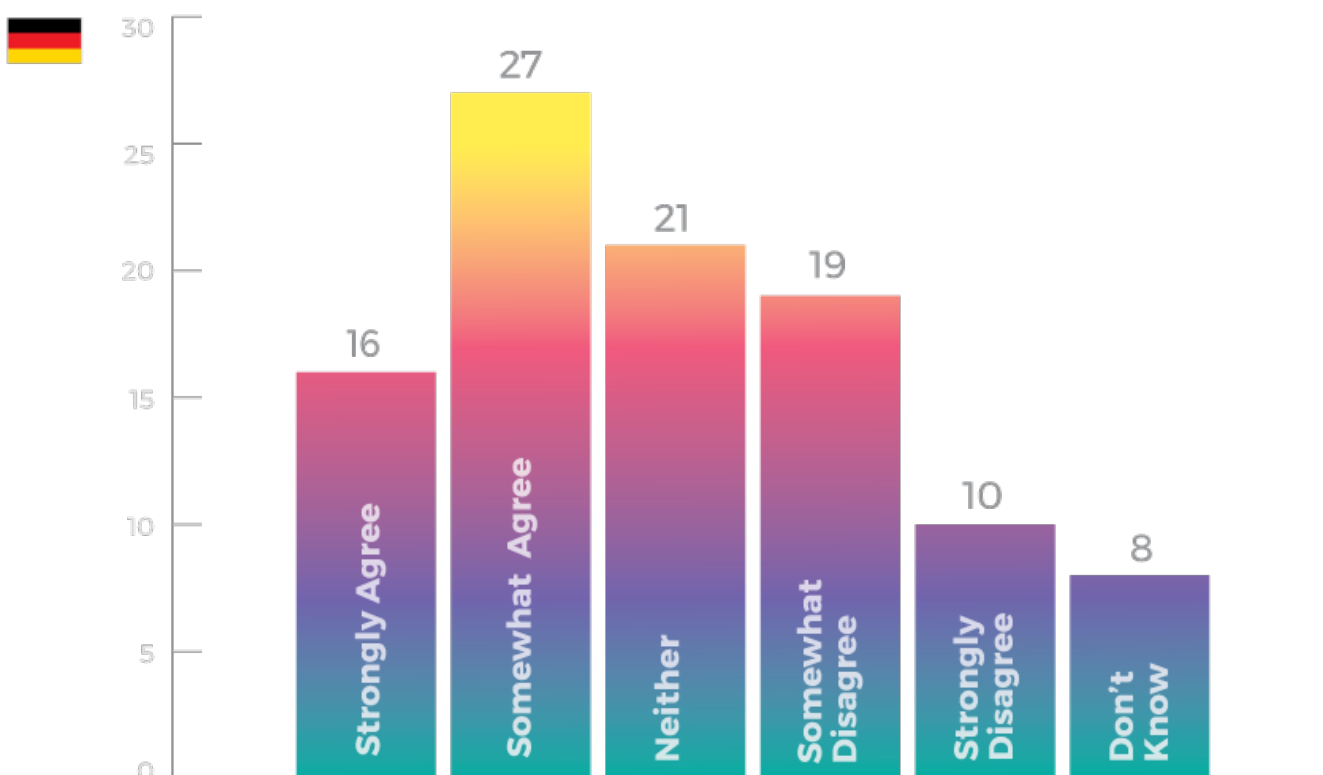

GERMANY

GERMANY

GERMANY

GERMANY

DO YOU AGREE OR DISAGREE THAT GERMANY:
Has become a country that quarrels with itself

GERMANY

DO YOU AGREE OR DISAGREE THAT GERMANY:
Is a country that no longer knows what it wants

GERMANY

DO YOU AGREE OR DISAGREE THAT GERMANY:
Should show leadership in Europe

GERMANY

DO YOU AGREE OR DISAGREE THAT GERMANY:
Should be willing to compromise with other European Union countries

GERMANY

DO YOU AGREE OR DISAGREE THAT GERMANY:
Should put its interest first and not worry about what other
European Union countries want

GERMANY

DO YOU AGREE OR DISAGREE THAT GERMANY:
Should ensure that other European Union countries take their fair share
of asylum seekers

GERMANY