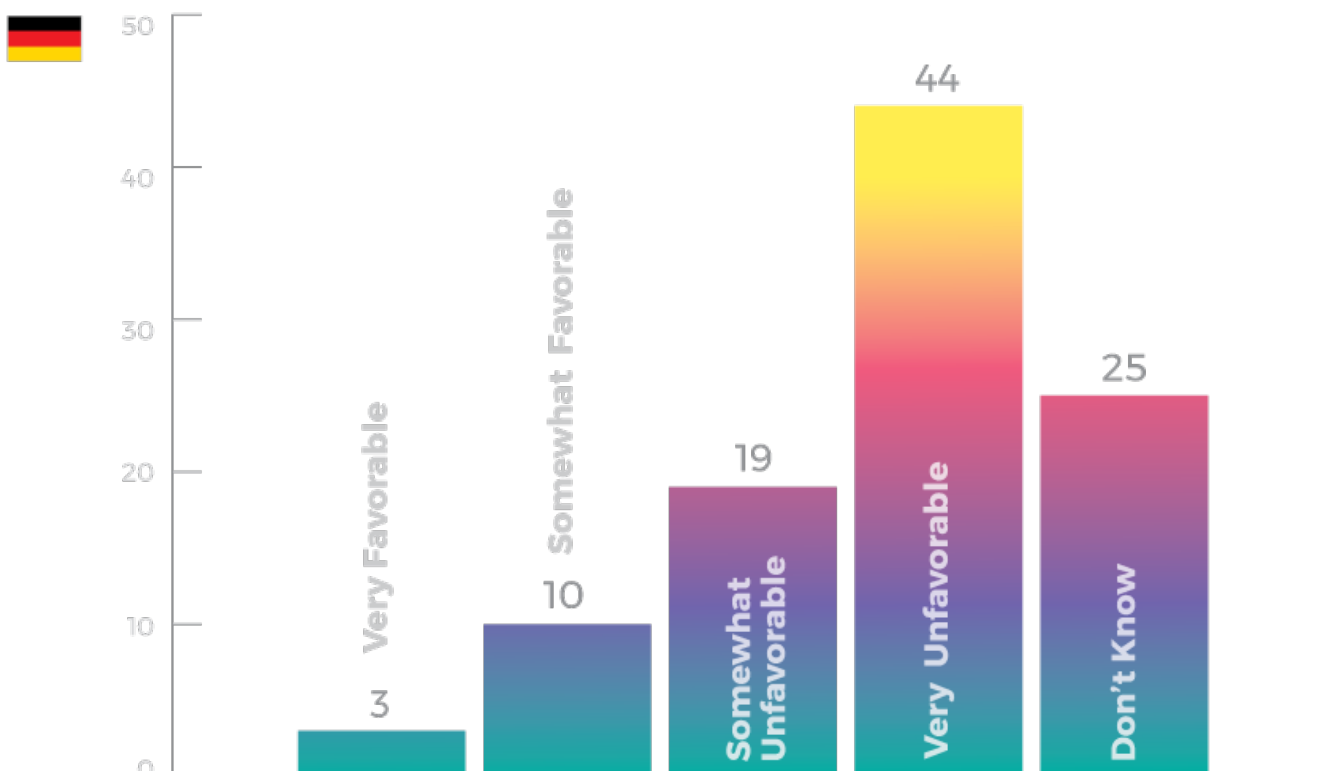

GERMANY

GERMANY

GERMANY

GERMANY

DO YOU AGREE OR DISAGREE THAT GERMANY:
Has become a country that quarrels with itself

GERMANY

DO YOU AGREE OR DISAGREE THAT GERMANY:
Is a country that no longer knows what it wants

GERMANY

DO YOU AGREE OR DISAGREE THAT GERMANY:
Should show leadership in Europe

GERMANY

DO YOU AGREE OR DISAGREE THAT GERMANY:
Should be willing to compromise with other European Union countries

GERMANY

DO YOU AGREE OR DISAGREE THAT GERMANY:
Should put its interest first and not worry about what other
European Union countries want

GERMANY

DO YOU AGREE OR DISAGREE THAT GERMANY:
Should ensure that other European Union countries take their fair share
of asylum seekers

GERMANY