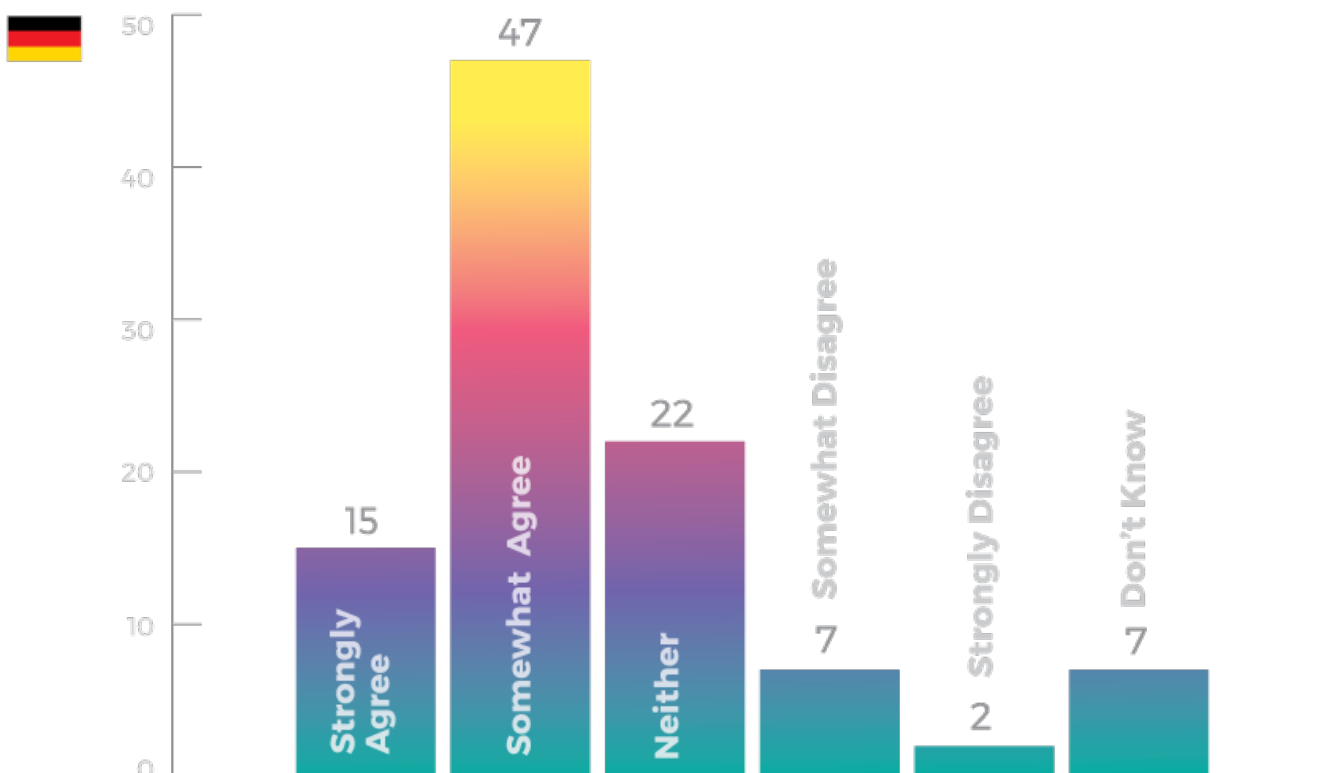

GERMANY

DO YOU AGREE OR DISAGREE THAT GERMANY:
Should show leadership in Europe

GERMANY

DO YOU AGREE OR DISAGREE THAT GERMANY:
Should be willing to compromise with other European Union countries

GERMANY

DO YOU AGREE OR DISAGREE THAT GERMANY:
Should put its interest first and not worry about what other
European Union countries want

GERMANY

DO YOU AGREE OR DISAGREE THAT GERMANY:
Should ensure that other European Union countries take their fair share
of asylum seekers

GERMANY