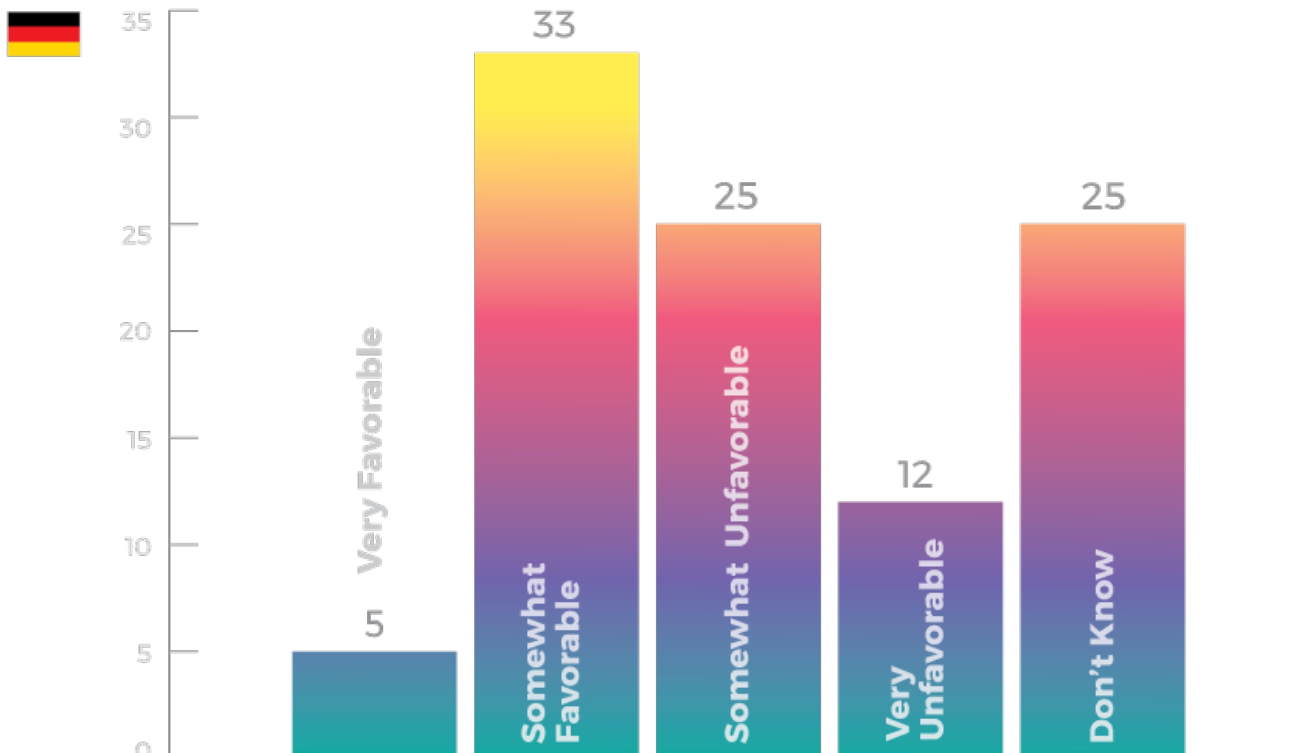

GERMANY

GERMANY

GERMANY

GERMANY

DO YOU AGREE OR DISAGREE THAT GERMANY:
Has become a country that quarrels with itself

GERMANY

DO YOU AGREE OR DISAGREE THAT GERMANY:
Is a country that no longer knows what it wants

GERMANY

DO YOU AGREE OR DISAGREE THAT GERMANY:
Should show leadership in Europe

GERMANY

DO YOU AGREE OR DISAGREE THAT GERMANY:
Should be willing to compromise with other European Union countries

GERMANY

DO YOU AGREE OR DISAGREE THAT GERMANY:
Should put its interest first and not worry about what other
European Union countries want

GERMANY

DO YOU AGREE OR DISAGREE THAT GERMANY:
Should ensure that other European Union countries take their fair share
of asylum seekers

GERMANY